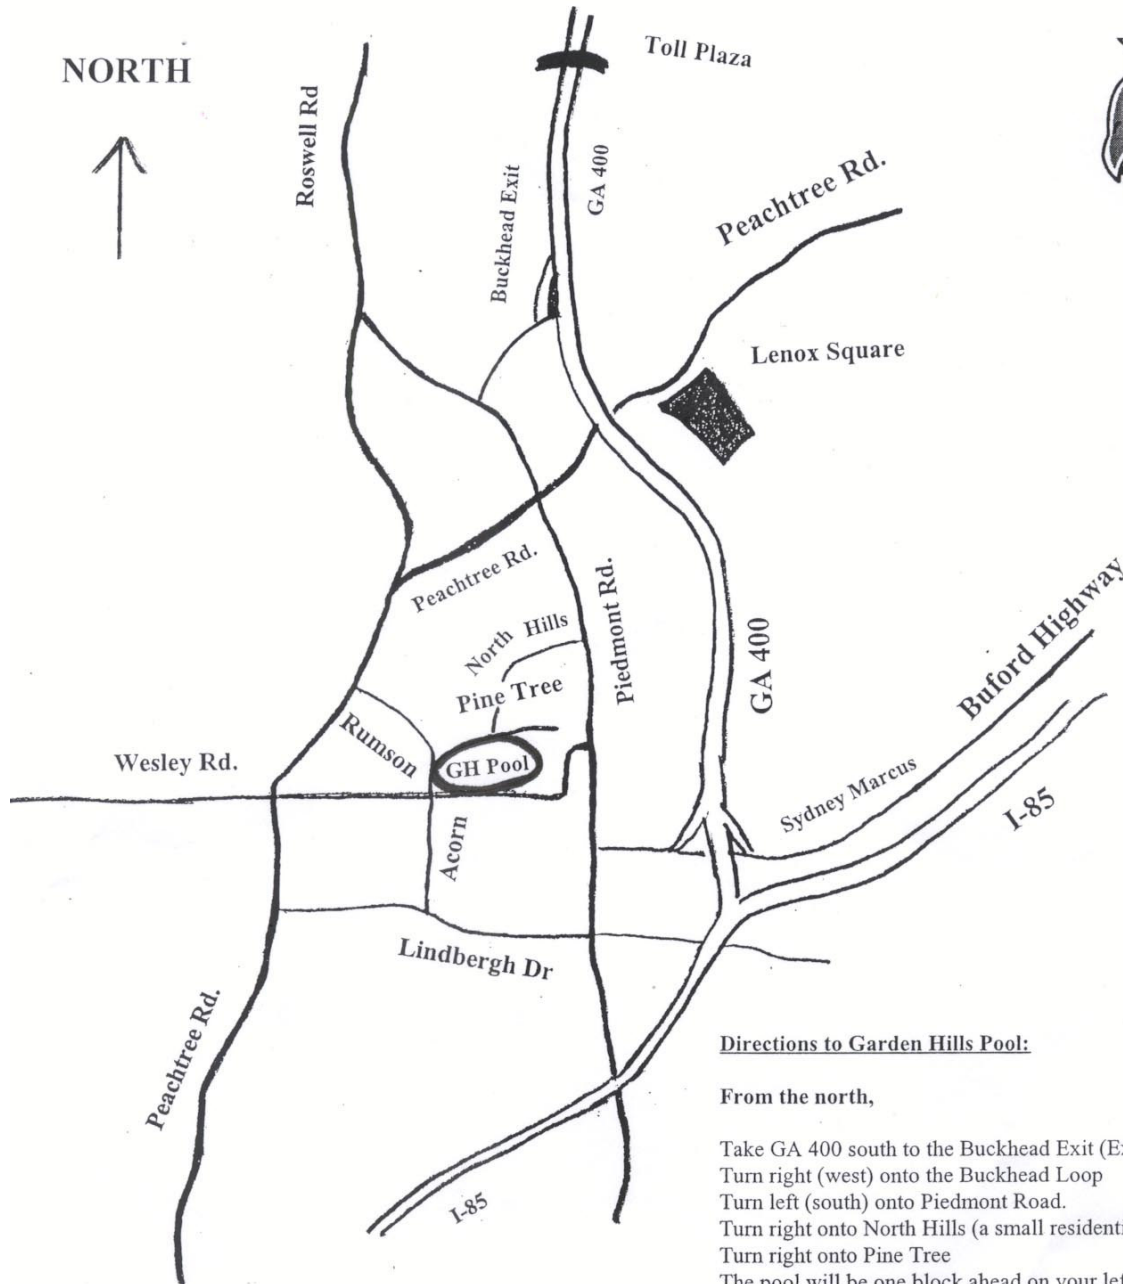

## Directions to Garden Hills Pool:

**From the north,**

- Take GA 400 south to the Buckhead Exit (Exit #2)
- Turn right (west) onto the Buckhead Loop
- Turn left (south) onto Piedmont Road.
- Turn right onto North Hills (a small residential street)
- Turn right onto Pine Tree
- The pool will be one block ahead on your left.
- Park on the street in a legal spot.

**Or**

- Take GA 400 south to the Sydney Marcus Exit (Exit #1)
- Turn right (west) onto Sydney Marcus Boulevard.
- Turn right (north) onto Piedmont Road.
- Go under the MARTA overpass, and turn left (west) onto East Wesley Rd.
- Turn right at Acorn (the traffic light).
- Park on the street in a legal spot.